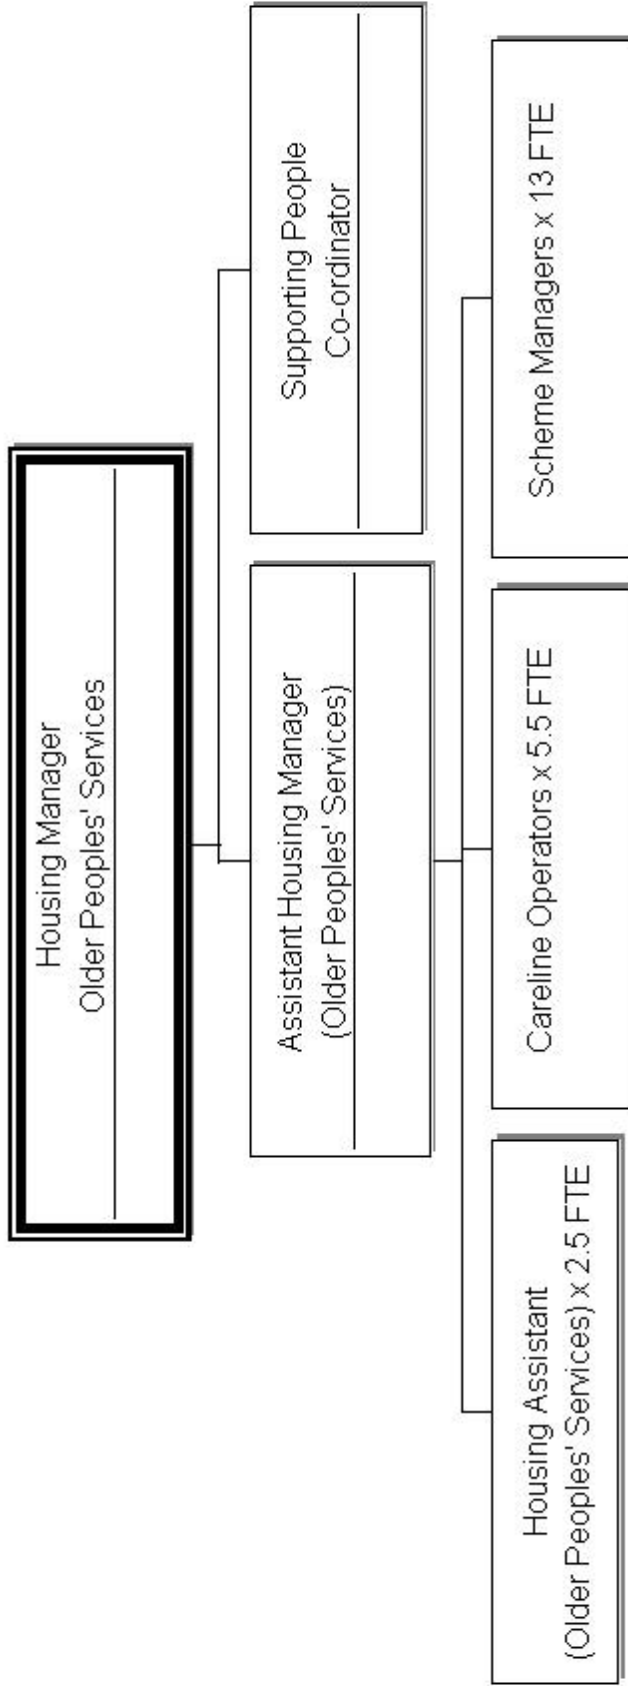

Epping Forest District Council

HOUSING

Older Peoples' Services

Current Structure

**Establishment:**  
Officers (Full Time) = 22  
Officers (Part Time) = 4  
Officers (Shared Post) =  
Staff Total = 24 FTE